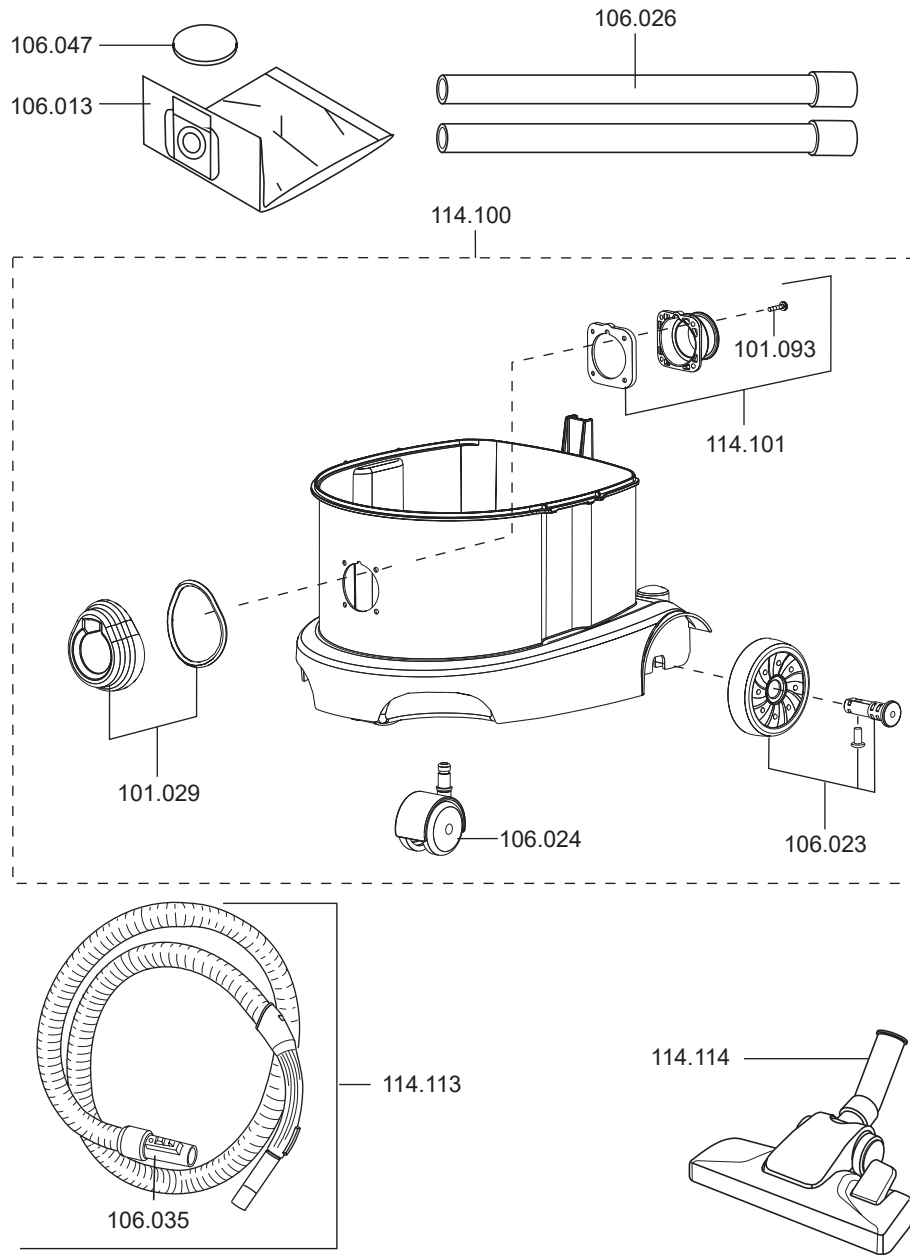

activa®
cleaning products
HT30.0
 BY HYGIENETEKNIK

item no. description

spare parts dry vacuum HT30.0

106016	switch, electrical
106018	latch, red
106019	filter holder
111117	strain relief
111121	plug fixing
111122	socket
111123	square nut
111128	power cord, 10m, black, pluggable
111145	socket strip
111168	wire set, socket-switch
111306	wire set
114104	exit air sponge
114105	key button
114106	seal, base plate
114107	motor bearing bottom
114108	motor bearing top
114109	vacuum motor, 700 Watt
114110	filter sponge, motor
114111	strain relief housing
114112	cable hook set
114119	screw M5 x 36
117113	performance regulator

activa®
cleaning products
HT30.0
 BY HYGIENETEKNIK

item no. description
spare parts dry vacuum HT30.0

101029	coupling housing set
101093	screw coupling housing
106013	fleece filter bag (10pcs.)
106023	back wheel
106024	castor, Ø-50
106026	vacuum tube, Ø-32, aluminium
106035	hose connector complete
106047	motor fleece filter
114101	adapter for fleece filter bag
114113	vacuum hose, Ø-32, 2,5m
114114	combi nozzle, Ø-32, 280mm

accessory HT30.0

101023	crevice nozzle, Ø-32, 220mm
101024	furniture nozzle, Ø-32
106012	turbo floor nozzle, Ø-32, 284mm
106013	fleece filter bag
106014	fleece filter bag
106028	upholstery nozzle, Ø-32, 115mm
106044	vacuum hose per meter, Ø-32
106061	fleece filter bag HEPA 13 (PU=10pcs.)
111133	telescopic vacuum tube, Ø-32, stainless steel
111202	hard floor nozzle, Ø-32, 360mm
111203	crevice nozzle, Ø-32, 600mm, flexible
111207	parquet nozzle, Ø-32, 360mm, horse hair
101104	set of brush strips 360mm for 111.207 (horse hair)
111190	turbo upholstery nozzle, Ø-32, 160mm
111307	combi nozzle, Ø-32, 306mm
114118	filter basket