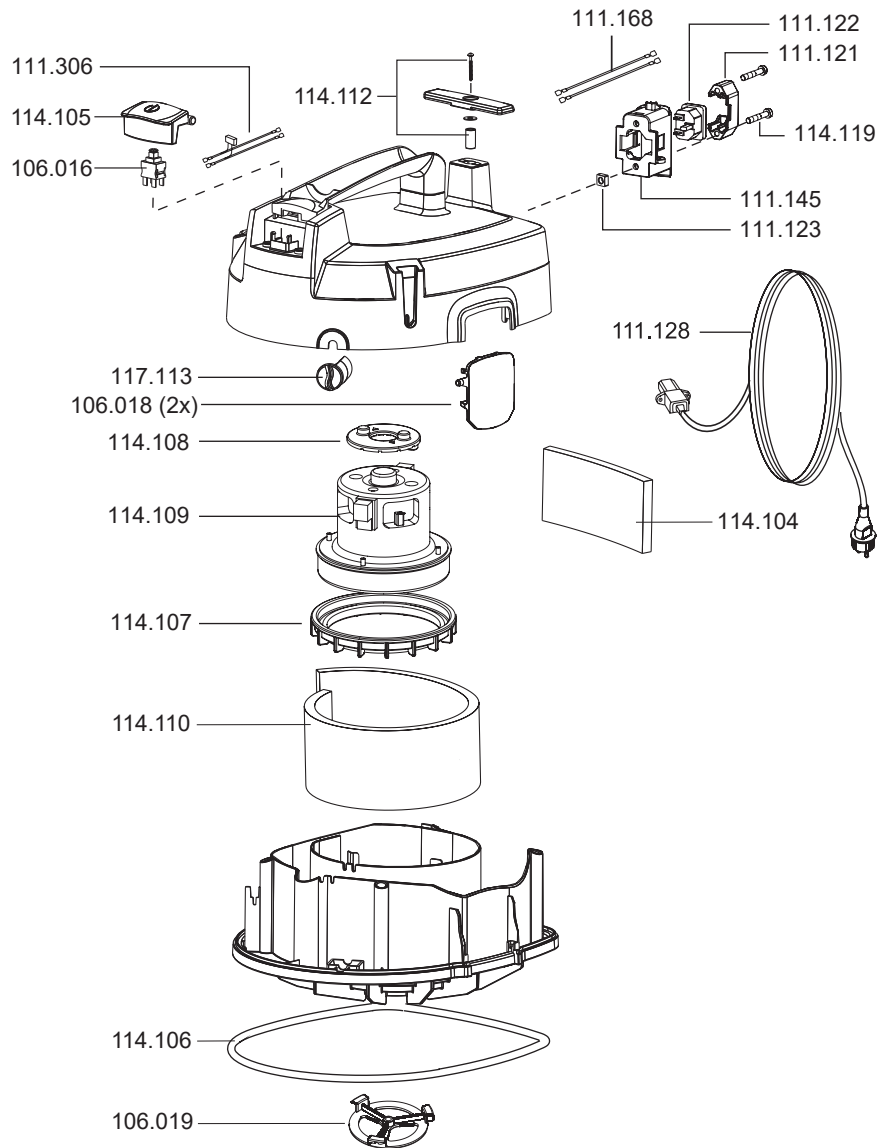

activa®
cleaning products
HT30.0
 BY HYGIENETEKNIK

item no. description

spare parts dry vacuum HT30.0

106016	switch, electrical
106018	latch, red
106019	filter holder
111117	strain relief
111121	plug fixing
111122	socket
111123	square nut
111128	power cord, 10m, black, pluggable
111145	socket strip
111168	wire set, socket-switch
111306	wire set
114104	exit air sponge
114105	key button
114106	seal, base plate
114107	motor bearing bottom
114108	motor bearing top
114109	vacuum motor, 700 Watt
114110	filter sponge, motor
114111	strain relief housing
114112	cable hook set
114119	screw M5 x 36
117113	performance regulator

activa®
cleaning products
HT30.0
 BY HYGIENETEKNIK

item no. description
spare parts dry vacuum HT30.0

101029	coupling housing set
101093	screw coupling housing
106013	fleece filter bag (10pcs.)
106023	back wheel
106024	castor, Ø-50
106026	vacuum tube, Ø-32, aluminium
106035	hose connector complete
106047	motor fleece filter
114101	adapter for fleece filter bag
114113	vacuum hose, Ø-32, 2,5m
114114	combi nozzle, Ø-32, 280mm

accessory HT30.0

101023	crevice nozzle, Ø-32, 220mm
101024	furniture nozzle, Ø-32
106012	turbo floor nozzle, Ø-32, 284mm
106013	fleece filter bag
106014	fleece filter bag
106028	upholstery nozzle, Ø-32, 115mm
106044	vacuum hose per meter, Ø-32
106061	fleece filter bag HEPA 13 (PU=10pcs.)
111133	telescopic vacuum tube, Ø-32, stainless steel
111202	hard floor nozzle, Ø-32, 360mm
111203	crevice nozzle, Ø-32, 600mm, flexible
111207	parquet nozzle, Ø-32, 360mm, horse hair
101104	set of brush strips 360mm for 111.207 (horse hair)
111190	turbo upholstery nozzle, Ø-32, 160mm
111307	combi nozzle, Ø-32, 306mm
114118	filter basket